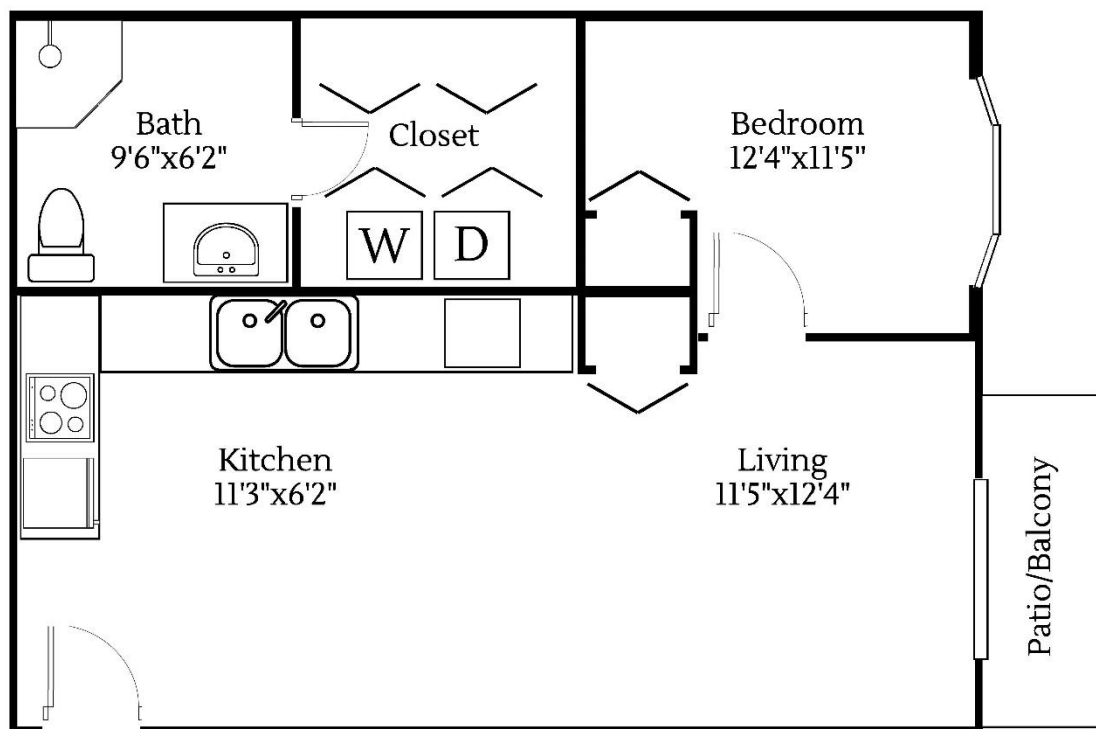

Kindred Place at Harrisburg

Type 'A' Apartment

One Bedroom, One Bathroom

607 SQ. FT.

Kindred Place at Harrisburg

Type 'A End' Apartment

One Bedroom, One Bathroom

606 SQ. FT.

Kindred Place at Harrisburg

Type 'B' Apartment

One Bedroom, One Bathroom

513 SQ. FT.

Kindred Place at Harrisburg

Type 'C' Apartment

Two Bedroom, Two Bathroom

916 SQ. FT.

Kindred Place at Harrisburg

Type 'D' Apartment

Two Bedroom, Two Bathroom

1066 SQ. FT.