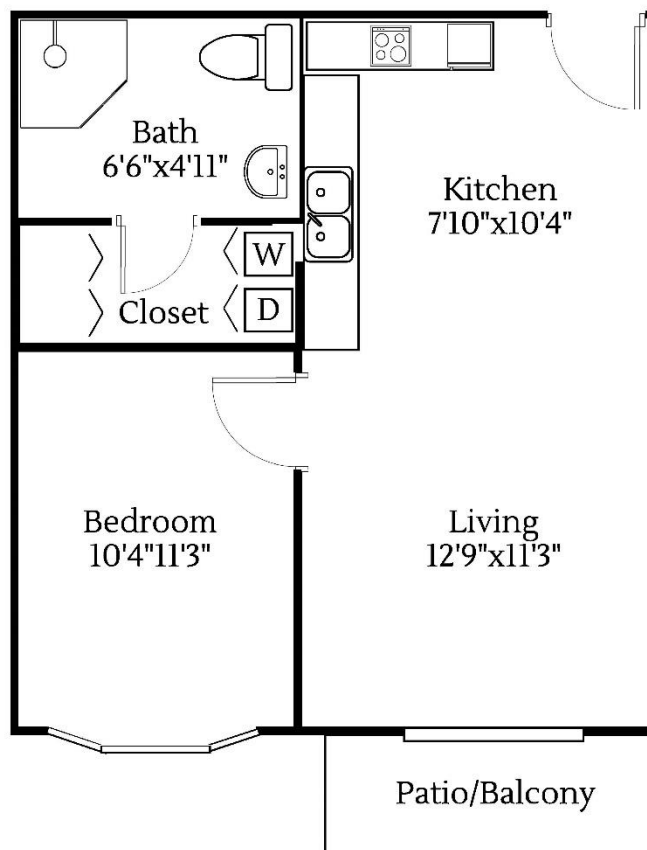

Kindred Place at Harrisburg

Type 'A' Apartment

One Bedroom, One Bathroom

607 SQ. FT.

Kindred Place at Harrisburg

Type 'A End' Apartment

One Bedroom, One Bathroom

606 SQ. FT.

Kindred Place at Harrisburg

Type 'B' Apartment

One Bedroom, One Bathroom

513 SQ. FT.

Kindred Place at Harrisburg

Type 'C' Apartment

Two Bedroom, Two Bathroom

916 SQ. FT.

Kindred Place at Harrisburg

Type 'D' Apartment

Two Bedroom, Two Bathroom

1066 SQ. FT.