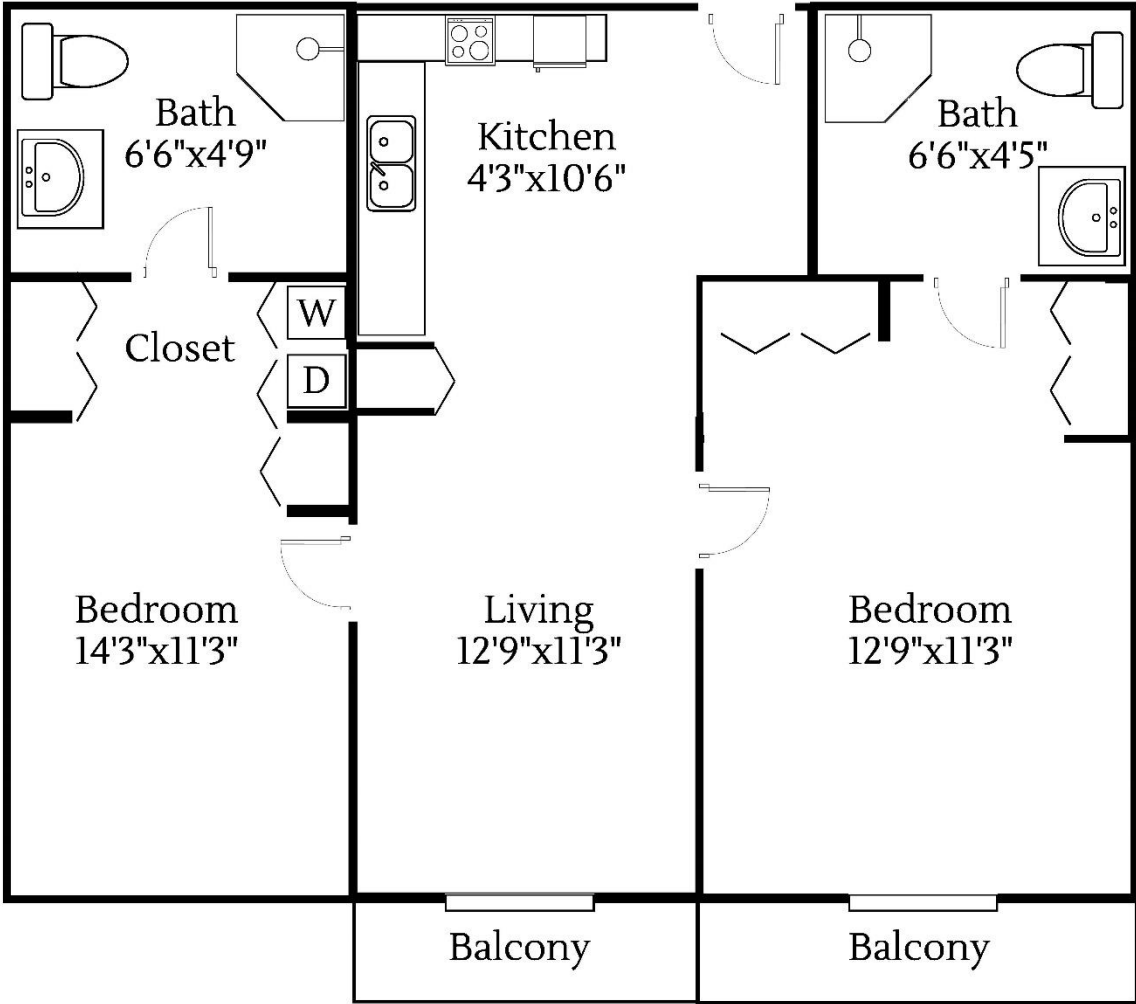

Kindred Place at Harrisburg

Type 'A' Apartment

One Bedroom, One Bathroom

607 SQ. FT.

Kindred Place at Harrisburg

Type 'A End' Apartment

One Bedroom, One Bathroom

606 SQ. FT.

Kindred Place at Harrisburg

Type 'B' Apartment

One Bedroom, One Bathroom

513 SQ. FT.

Kindred Place at Harrisburg

Type 'C' Apartment

Two Bedroom, Two Bathroom

916 SQ. FT.

Kindred Place at Harrisburg

Type 'D' Apartment

Two Bedroom, Two Bathroom

1066 SQ. FT.