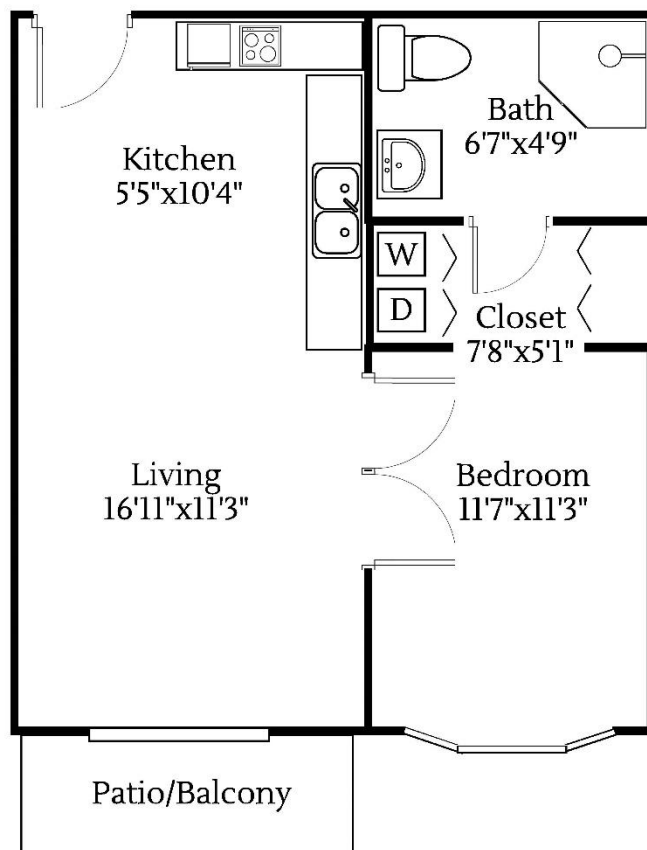

Kindred Place at Harrisburg

Type 'A' Apartment

One Bedroom, One Bathroom

607 SQ. FT.

Kindred Place at Harrisburg

Type 'A End' Apartment

One Bedroom, One Bathroom

606 SQ. FT.

Kindred Place at Harrisburg

Type 'B' Apartment

One Bedroom, One Bathroom

513 SQ. FT.

Kindred Place at Harrisburg

Type 'C' Apartment

Two Bedroom, Two Bathroom

916 SQ. FT.

Kindred Place at Harrisburg

Type 'D' Apartment

Two Bedroom, Two Bathroom

1066 SQ. FT.