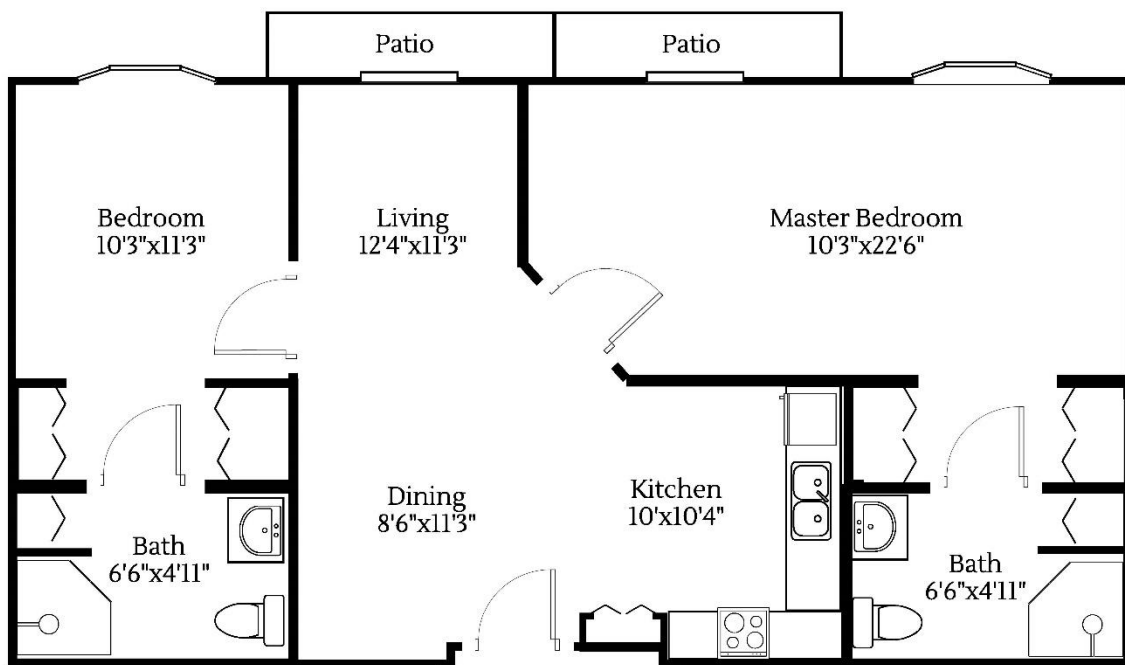

Kindred Place at Harrisburg

Type 'A' Apartment

One Bedroom, One Bathroom

607 SQ. FT.

Kindred Place at Harrisburg

Type 'A End' Apartment

One Bedroom, One Bathroom

606 SQ. FT.

Kindred Place at Harrisburg

Type 'B' Apartment

One Bedroom, One Bathroom

513 SQ. FT.

Kindred Place at Harrisburg

Type 'C' Apartment

Two Bedroom, Two Bathroom

916 SQ. FT.

Kindred Place at Harrisburg

Type 'D' Apartment

Two Bedroom, Two Bathroom

1066 SQ. FT.