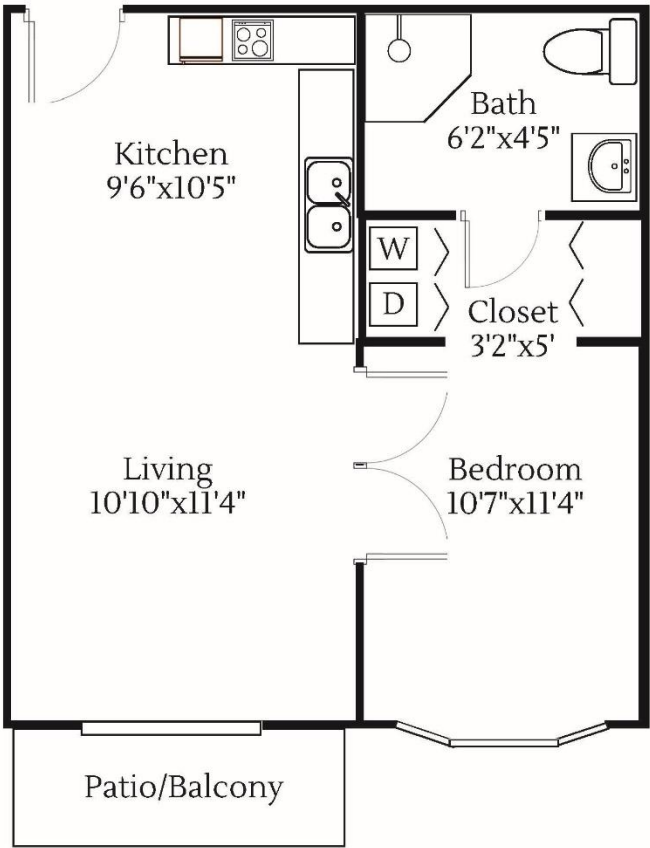

## Type 'A' Apartment

One Bedroom, One Bathroom

543 SQ. FT.

## Type 'B' Apartment

One Bedroom, One Bathroom

639 SQ. FT.