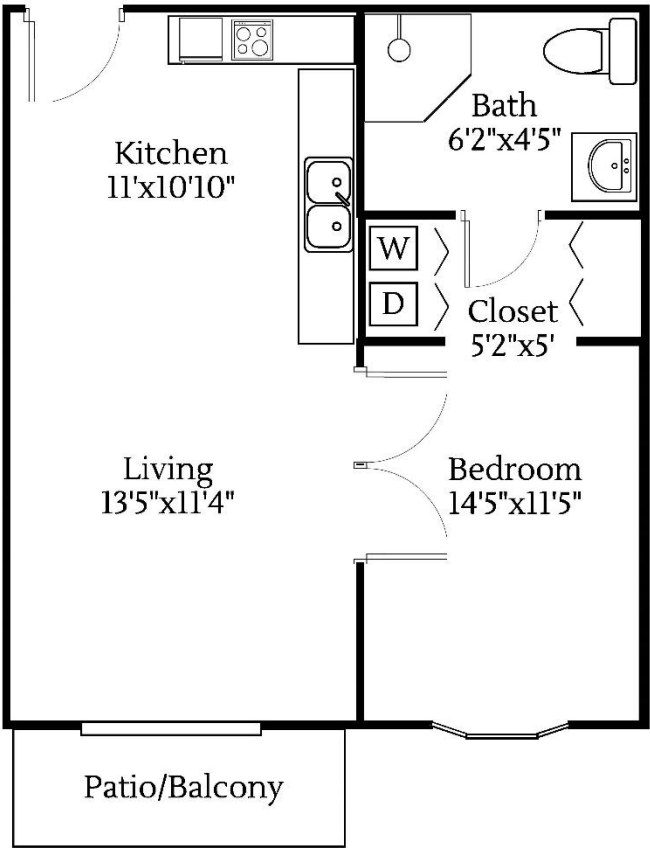

## Type 'A' Apartment

One Bedroom, One Bathroom

543 SQ. FT.

## Type 'B' Apartment

One Bedroom, One Bathroom

639 SQ. FT.