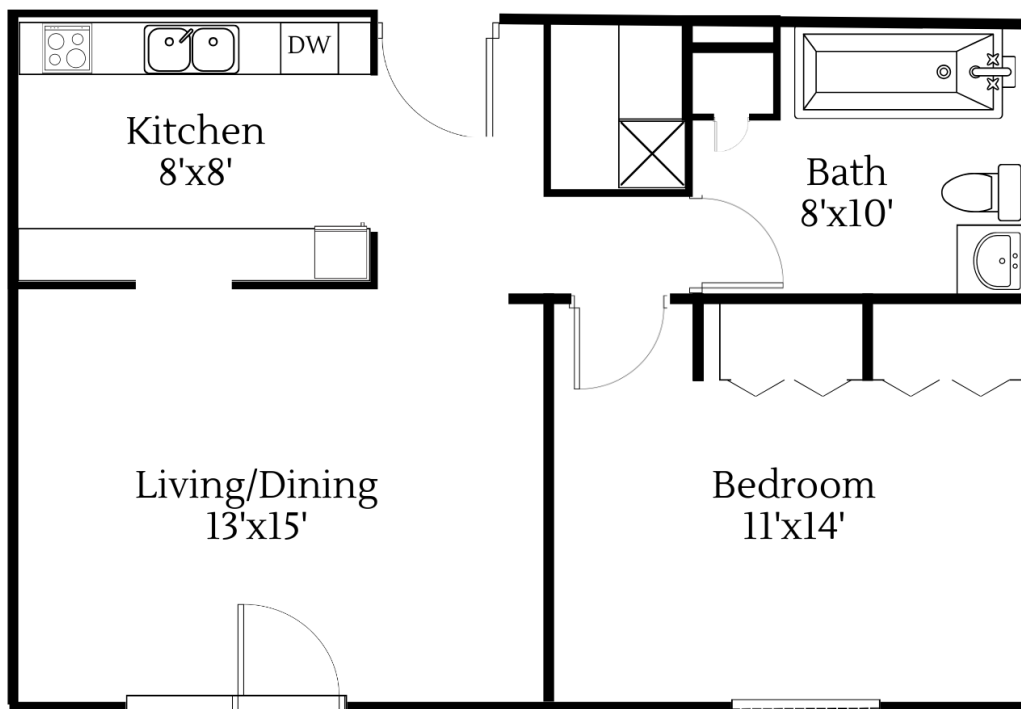

Ephrata Manor

Type 'A' Apartment

One Bedroom, one bathroom

550 SQ. FT.

Ephrata Manor

Type 'B' Apartment

Two Bedrooms, one and a half bathrooms

748 SQ. FT.

Ephrata Manor

Type 'C' Apartment

Two Bedrooms, one bathroom

864 SQ. FT.

Ephrata Manor

Type 'D' Apartment

One Bedroom, one bathroom

600 SQ. FT.

Ephrata Manor

Type 'E' Apartment

One Bedroom, one bathroom

600 SQ. FT.

Ephrata Manor

Type 'F' Apartment

Two Bedrooms, one and a half bathrooms

816 SQ. FT.