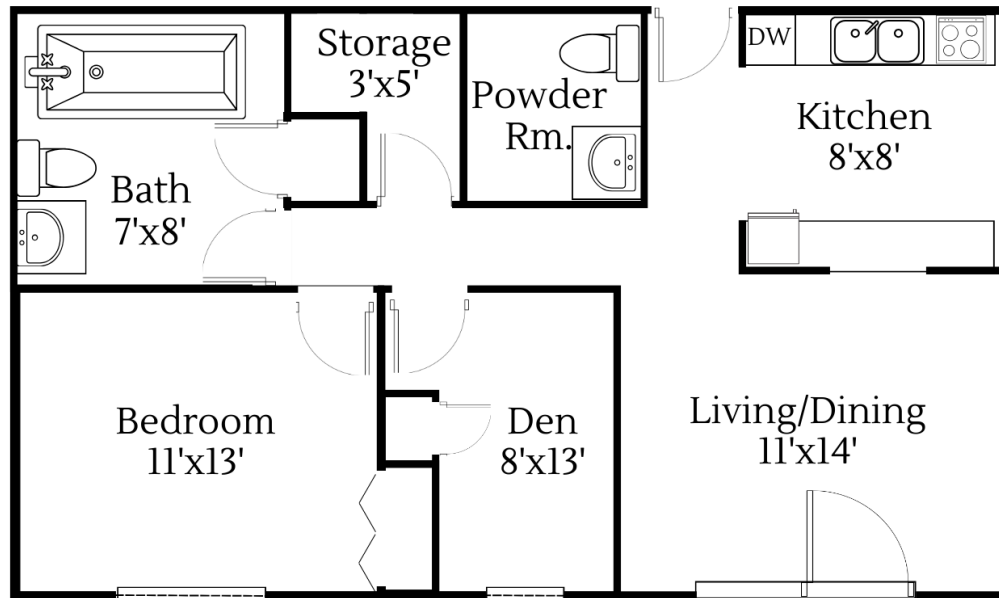

Ephrata Manor

Type 'A' Apartment

One Bedroom, one bathroom

550 SQ. FT.

Ephrata Manor

Type 'B' Apartment

Two Bedrooms, one and a half bathrooms

748 SQ. FT.

Ephrata Manor

Type 'C' Apartment

Two Bedrooms, one bathroom

864 SQ. FT.

Ephrata Manor

Type 'D' Apartment

One Bedroom, one bathroom

600 SQ. FT.

Ephrata Manor

Type 'E' Apartment

One Bedroom, one bathroom

600 SQ. FT.

Ephrata Manor

Type 'F' Apartment

Two Bedrooms, one and a half bathrooms

816 SQ. FT.