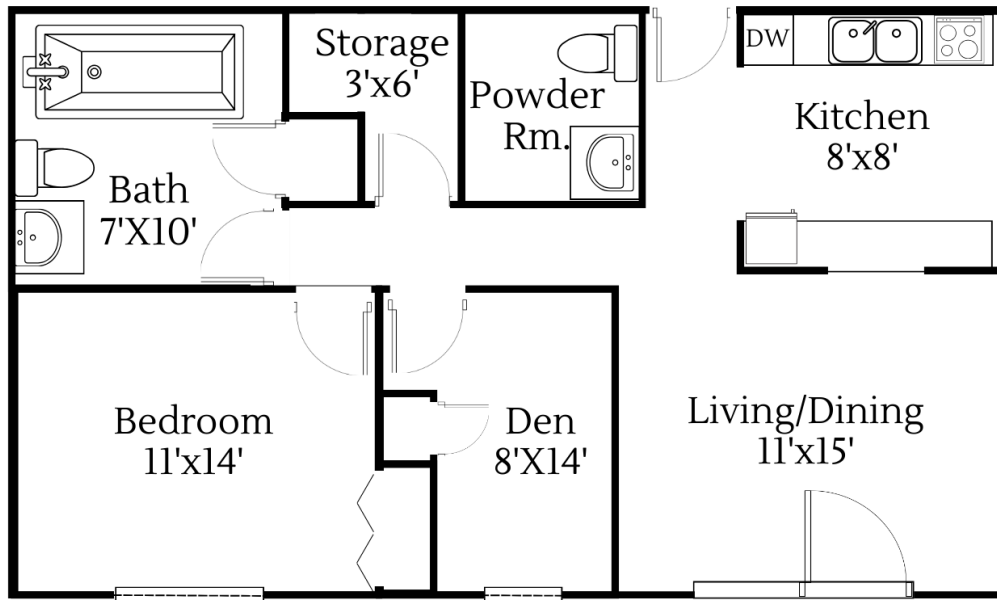

Ephrata Manor

Type 'A' Apartment

One Bedroom, one bathroom

550 SQ. FT.

Ephrata Manor

Type 'B' Apartment

Two Bedrooms, one and a half bathrooms

748 SQ. FT.

Ephrata Manor

Type 'C' Apartment

Two Bedrooms, one bathroom

864 SQ. FT.

Ephrata Manor

Type 'D' Apartment

One Bedroom, one bathroom

600 SQ. FT.

Ephrata Manor

Type 'E' Apartment

One Bedroom, one bathroom

600 SQ. FT.

Ephrata Manor

Type 'F' Apartment

Two Bedrooms, one and a half bathrooms

816 SQ. FT.