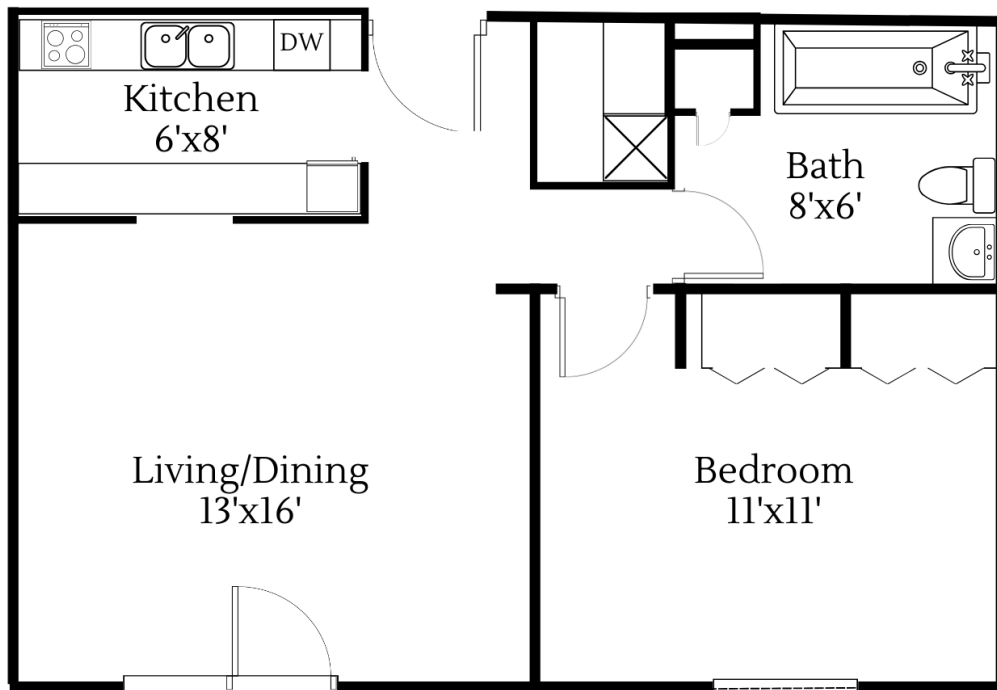

Ephrata Manor

Type 'A' Apartment

One Bedroom, one bathroom

550 SQ. FT.

Ephrata Manor

Type 'B' Apartment

Two Bedrooms, one and a half bathrooms

748 SQ. FT.

Ephrata Manor

Type 'C' Apartment

Two Bedrooms, one bathroom

864 SQ. FT.

Ephrata Manor

Type 'D' Apartment

One Bedroom, one bathroom

600 SQ. FT.

Ephrata Manor

Type 'E' Apartment

One Bedroom, one bathroom

600 SQ. FT.

Ephrata Manor

Type 'F' Apartment

Two Bedrooms, one and a half bathrooms

816 SQ. FT.