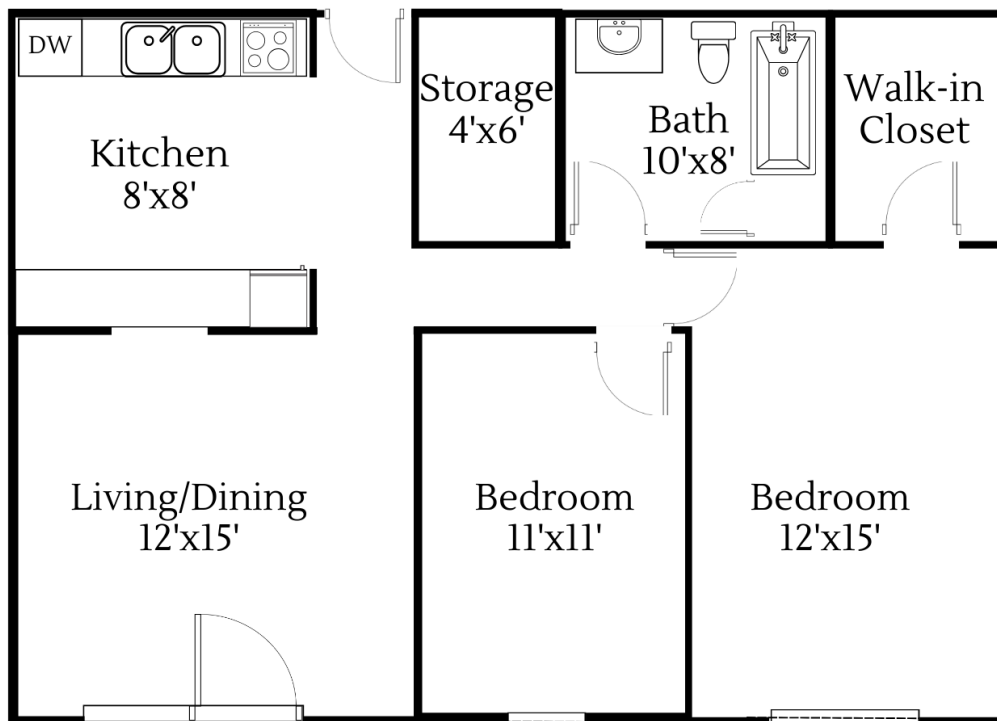

Ephrata Manor

Type 'A' Apartment

One Bedroom, one bathroom

550 SQ. FT.

Ephrata Manor

Type 'B' Apartment

Two Bedrooms, one and a half bathrooms

748 SQ. FT.

Ephrata Manor

Type 'C' Apartment

Two Bedrooms, one bathroom

864 SQ. FT.

Ephrata Manor

Type 'D' Apartment

One Bedroom, one bathroom

600 SQ. FT.

Ephrata Manor

Type 'E' Apartment

One Bedroom, one bathroom

600 SQ. FT.

Ephrata Manor

Type 'F' Apartment

Two Bedrooms, one and a half bathrooms

816 SQ. FT.