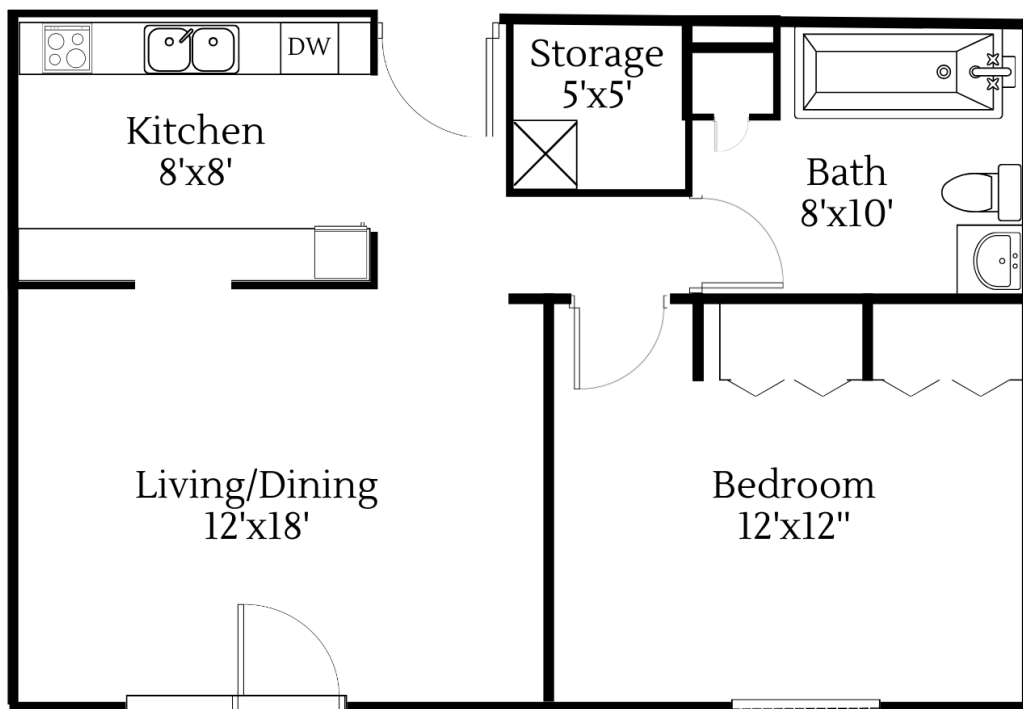

Ephrata Manor

Type 'A' Apartment

One Bedroom, one bathroom

550 SQ. FT.

Ephrata Manor

Type 'B' Apartment

Two Bedrooms, one and a half bathrooms

748 SQ. FT.

Ephrata Manor

Type 'C' Apartment

Two Bedrooms, one bathroom

864 SQ. FT.

Ephrata Manor

Type 'D' Apartment

One Bedroom, one bathroom

600 SQ. FT.

Ephrata Manor

Type 'E' Apartment

One Bedroom, one bathroom

600 SQ. FT.

Ephrata Manor

Type 'F' Apartment

Two Bedrooms, one and a half bathrooms

816 SQ. FT.